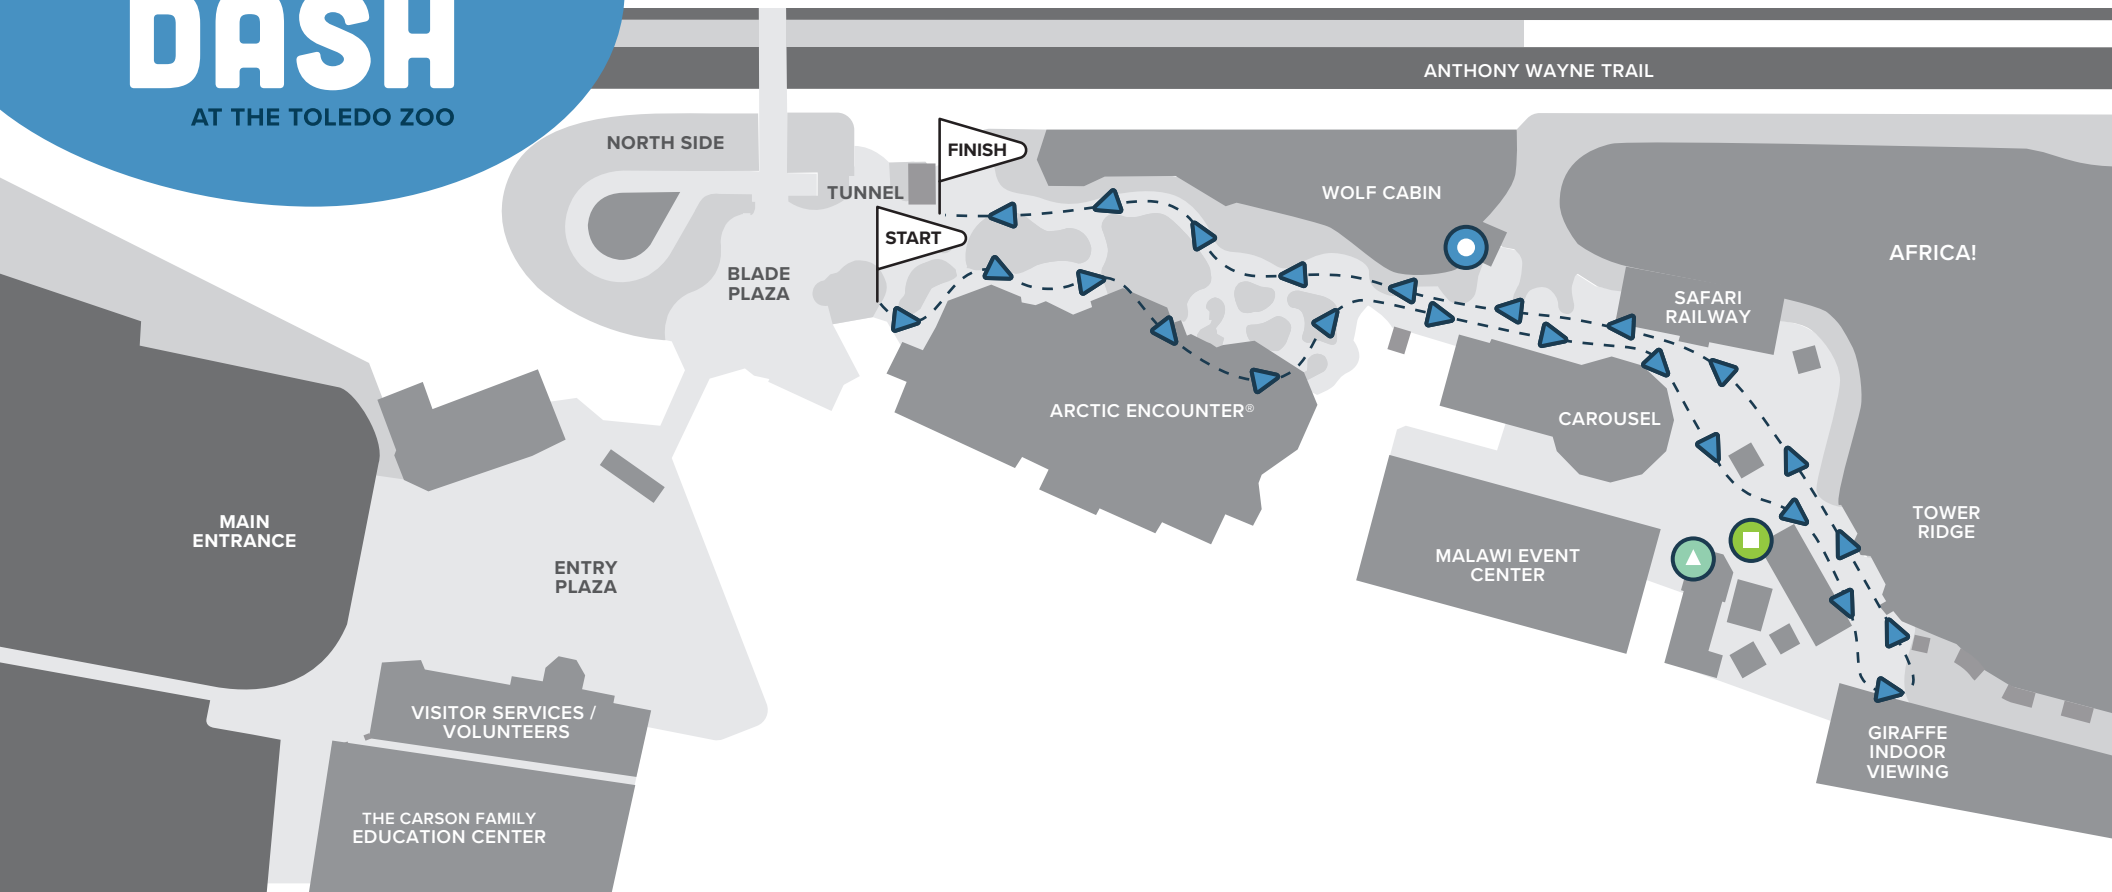

DART FROG DASH

AT THE TOLEDO ZOO

COURSE FOR KIDS RUN

**Please note: map is not to scale*

Kids' Fun Run begins at 9:45 a.m.

- Age groups: 0-4, 5-8, and 9-12
- Parents or chaperones are welcome to accompany kids along the route.

The finish line is located in the Main Plaza.

DART FROG DASH

AT THE TOLEDO ZOO

ZOO FOR ALL WALK

**Please note: map is not to scale*

Zoo For All Walk begins at 9 a.m.

Check in at Polar bear fountain in Blade Plaza | Post race refreshments and celebration in Blade Plaza

This non-competitive walk is focused on fun and access for all! We understand that some guests may require assistance or additional accommodations, and have created a safe route within Zoo grounds for guests who may find the 5k route troublesome. Special consideration given to sensory needs, and ADA accessible. For more details, contact Toledo Zoo inclusion coordinator at 419.385.5721, ext. 3039.

KEY

-  Sensory Area
-  Water Stop
-  Adult Changing Table

*Sensory Map &
Accessibility Information*