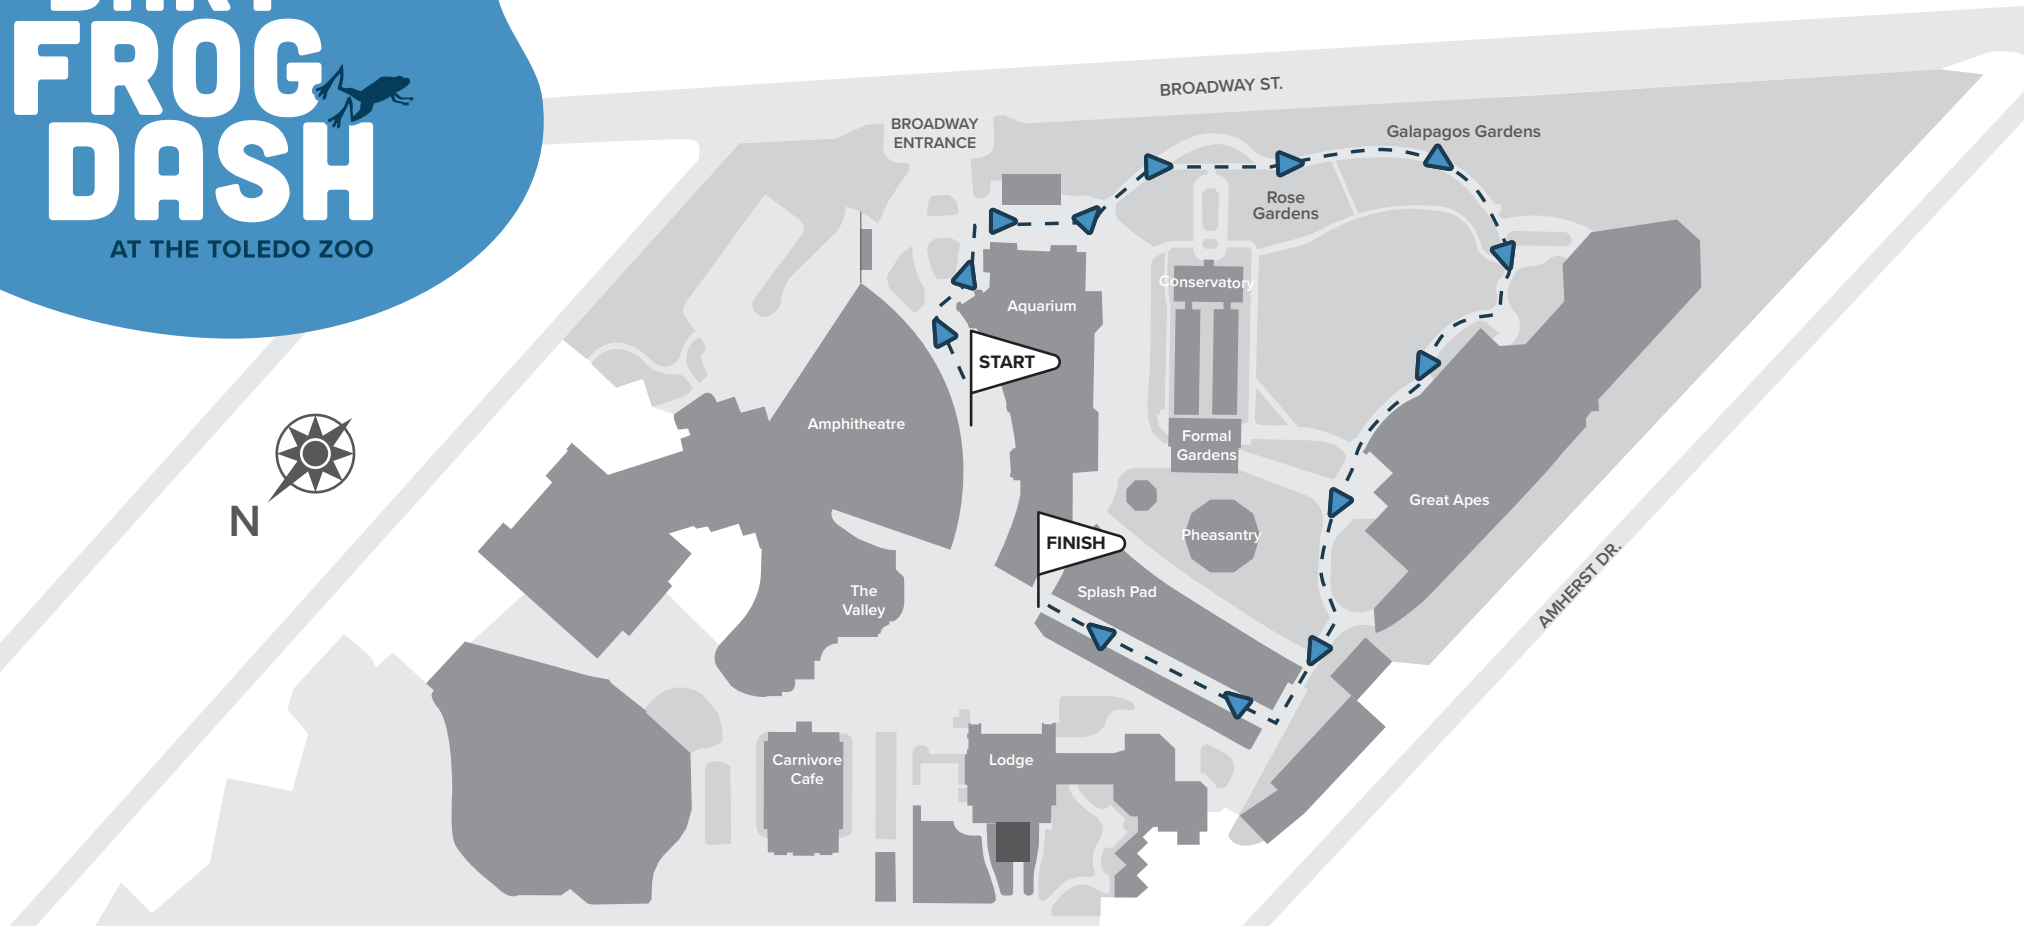

DART FROG DASH

AT THE TOLEDO ZOO

COURSE FOR KIDS RUN

**Please note: map is not to scale*

Kids' Fun Run begins at 9:45 a.m.

- Age groups: 0-4, 5-8, and 9-12
- Parents or chaperones are welcome to accompany kids along the route.

The finish line is located in the Main Plaza.

DART FROG DASH

AT THE TOLEDO ZOO

ZOO FOR ALL WALK

**Please note: map is not to scale*

Zoo For All Walk begins at 9 a.m.

Check in at Polar bear fountain in Blade Plaza | Post race refreshments and celebration in Blade Plaza

This non-competitive walk is focused on fun and access for all! We understand that some guests may require assistance or additional accommodations, and have created a safe route within Zoo grounds for guests who may find the 5k route troublesome. Special consideration given to sensory needs, and ADA accessible. For more details, contact Toledo Zoo inclusion coordinator at 419.385.5721, ext. 3039.

KEY

-  Sensory Area
-  Water Stop
-  Adult Changing Table

*Sensory Map &
Accessibility Information*