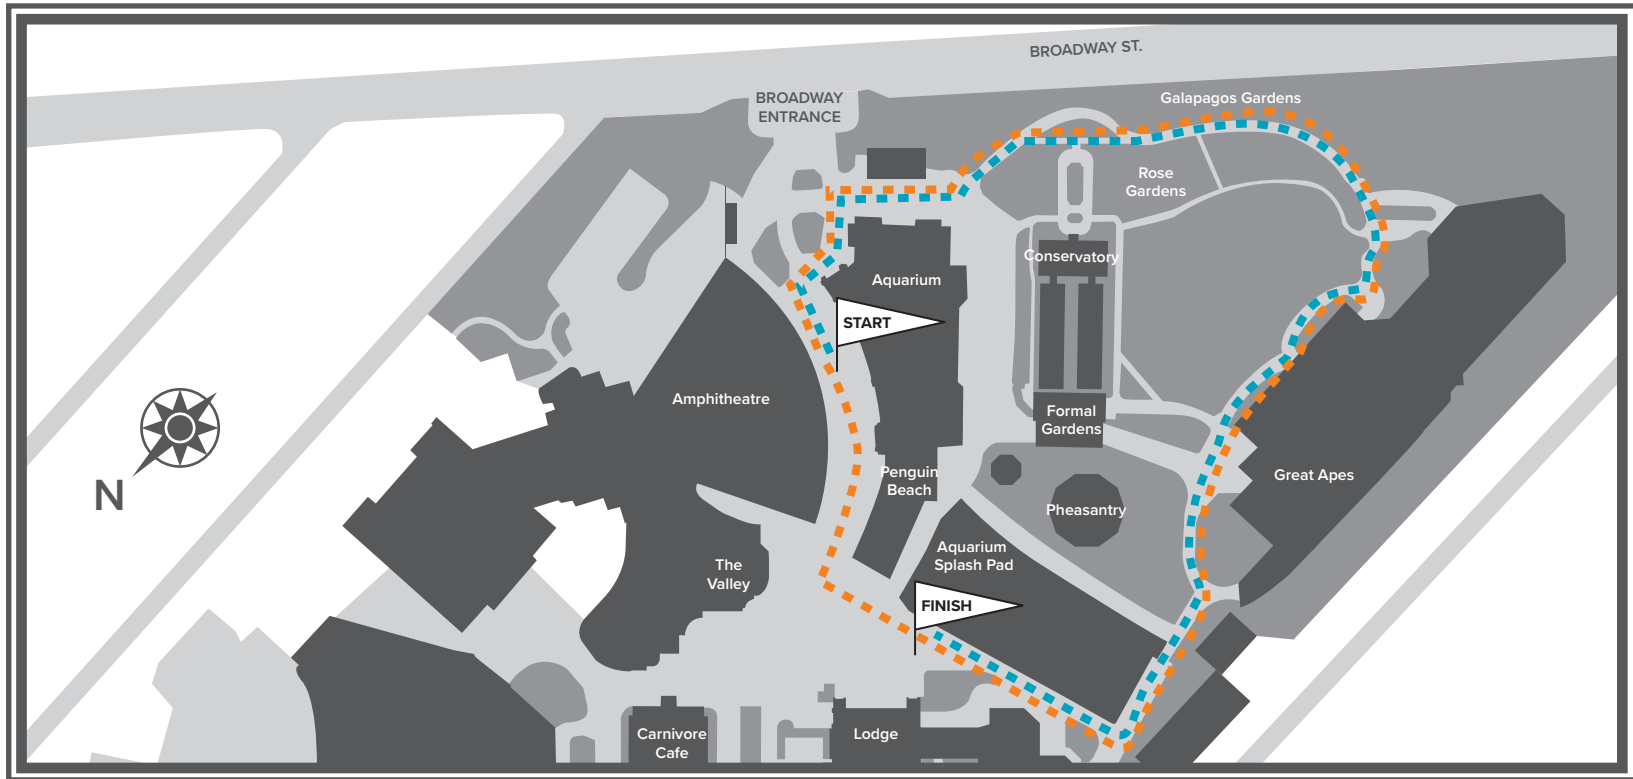

CABIN FEVER GO APE FUN RUN ROUTE

**Please note: map is not to scale*

..... 1/2 mile Fun Run @ 9:15 a.m.
Pre-K through 3rd grade

..... 1 mile (2 laps) Fun Run @ 9:30 a.m.
4th - 6th graders